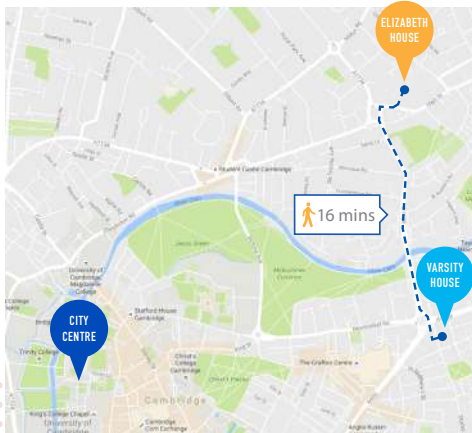

LOCATION

Varsity House is ideally situated just 15-20 minutes' walk from the school and city centre. There is a bus stop at the top of the road with buses leaving every 10 minutes. There is an Asda supermarket nearby (7 mins walk) as well as a Tesco supermarket less than 10 minutes walk away. The residence is very close to a large shopping centre – the Grafton Centre and local amenities such as a cinema, restaurants and cafes.

DISTANCE FROM CITY CENTRE
12 minutes by bus

DISTANCE FROM SCHOOL
16 minute walk

ON-SITE ASSISTANCE
24 -hour reception

OTHER FACILITIES
Communal areas, outside courtyard seating, outside exercise area

CHECK-IN/CHECK OUT
Check-in from 3pm on day of arrival, check-out before 10am on day of departure

ADDRESS

Varsity House, New St,
Cambridge, CB1 2TX